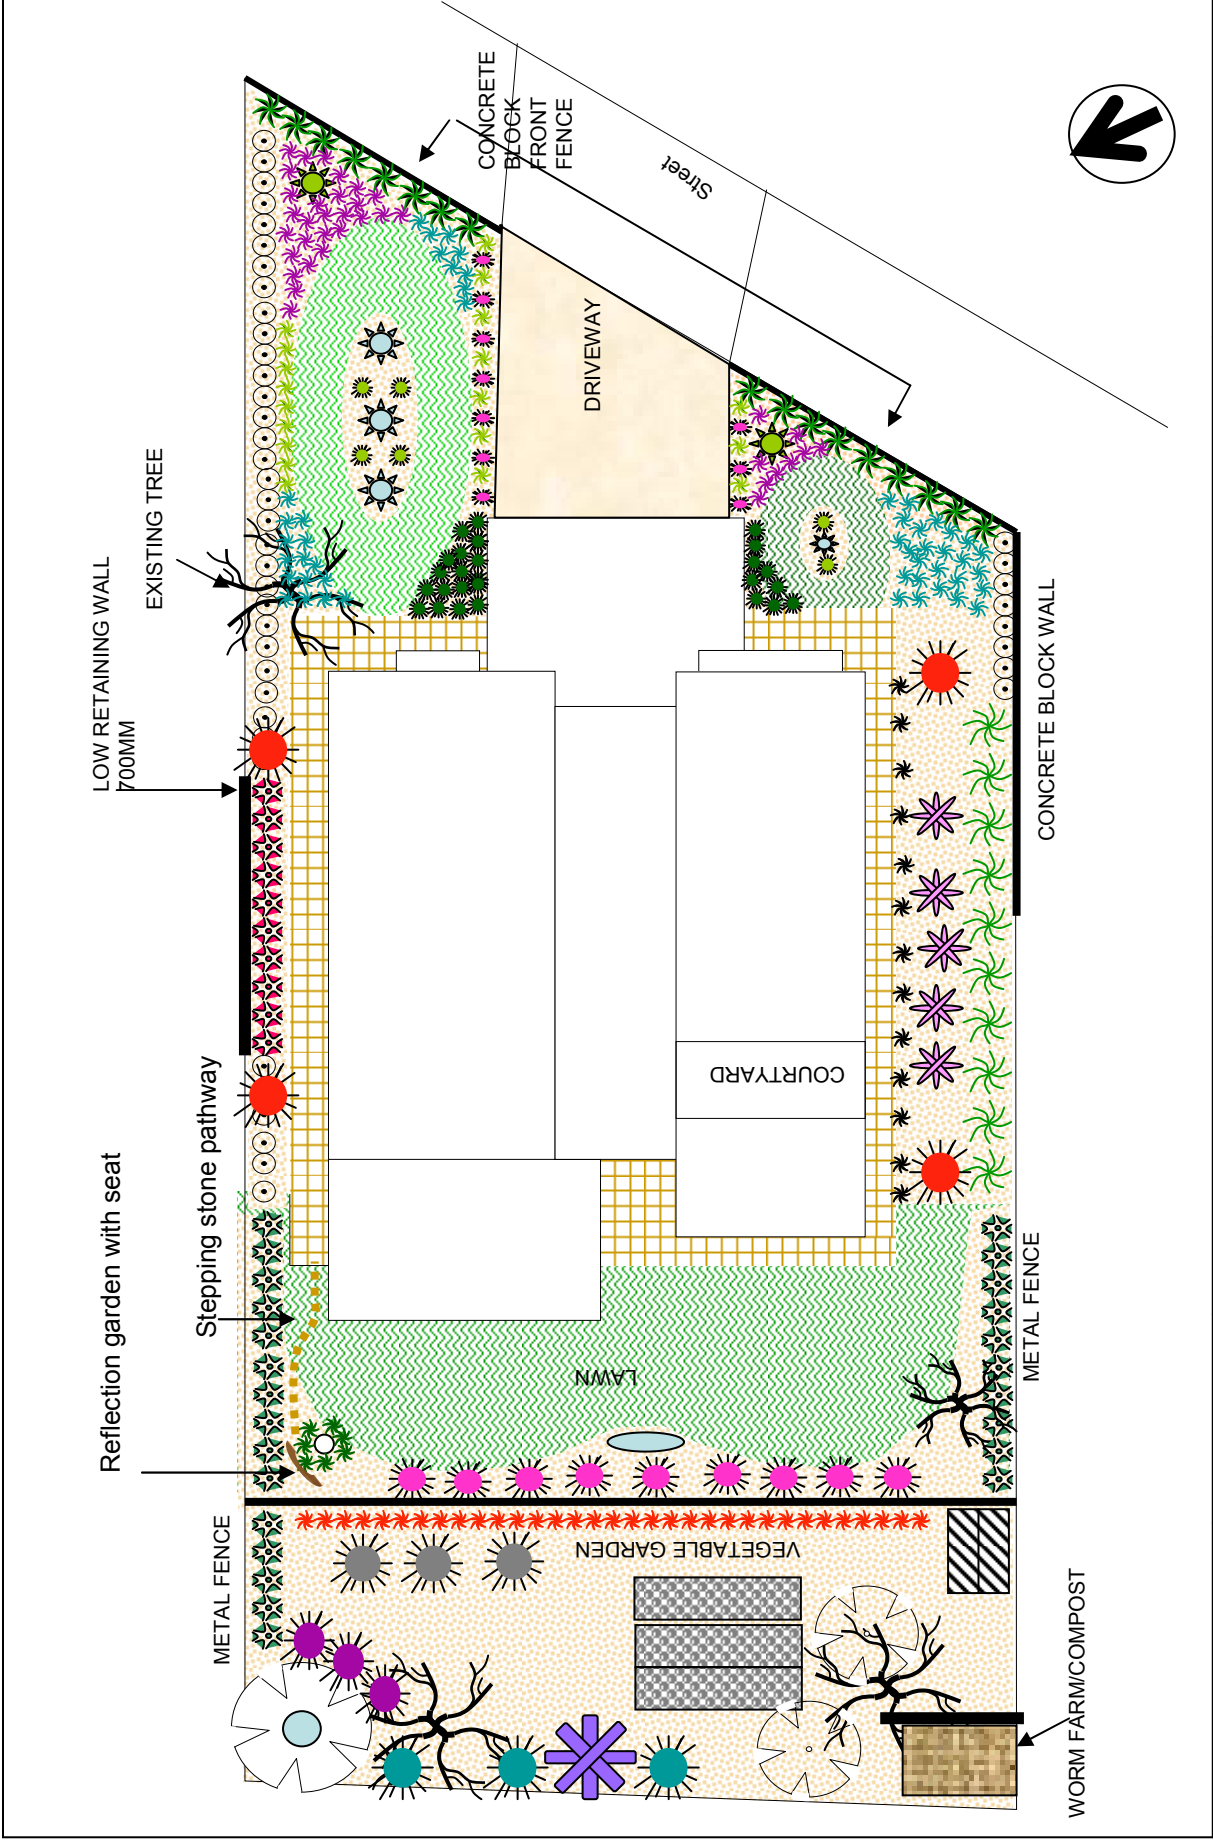

Weeping Standard Rose

Magnolia grandiflora 'Little Gem'

Lagerstroemia
indica

Fruit trees

Tibouchina urvilleana

Liriope muscari 'variegata'

Dianella silver sword

Groundcover rose

Breynia nervosa

Gardenia florida

Michelia Maudine

Escallonia Hedge with an edge or

Osmanthus 'Pearly Gates

Mondo grass or Button Ferns

Acmena Allyn Magic

Eleocharpus reticulatus

Acmena smithii

Gardens On The Go

PO Box 422

South Hurstville 2221

Drawn K.S

Scale 1:200 @ A4

Key

Date 15/07/04

Page 2

PROPOSED
LANDSCAPE LAYOUT

RESIDENCE
STREET
OATLEY NSW

| | | | | |
|--|------------|-----|-------|------------|
| Gardens On The Go PO Box 422 South Hurstville 2221 | Drawn | K.S | Scale | 1:200 @ A4 |
| | Drawing No | 1/1 | Date | 15/07/04 |
| PROPOSED LANDSCAPE LAYOUT | | | | |
| RESIDENCE STREET OATLEY NSW | | | | |